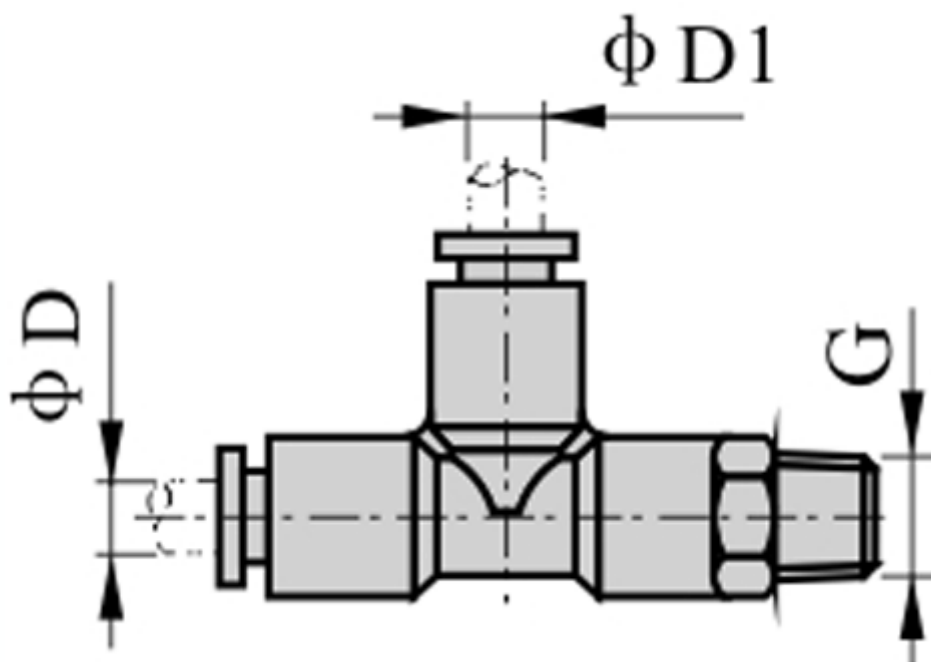

Data Sheet

Article number: 58EPD601

Description: Fitting EPD601 Tee connector
male thread 1/8", tube diameter 6

Measures

D = 6
Thread = 1/8"